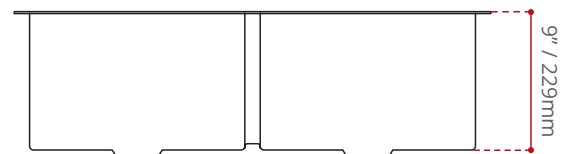

DESCRIPTION:

- Double bowl kitchen sink
- 10° Radius
- T-304 Stainless steel
- **16 Gauge**
- **Off-set Back Drain location**
- Handcrafted from a panel of stainless steel
- Drain groove design
- StoneGuard undercoated over rubber pad
- C/W Basket strainers included
- Finish: Satin
- **Dual-mount Installation: Topmount and Undermount**

DISCLAIMER:
Measurements may vary $\pm \frac{1}{4}$ "
(Diagram Not to scale)

MINIMUM CABINET SIZE:

34" / 864mm

SINK GRID OPTIONS

BG3540 (x 2)

SHIPPING INFORMATION:

- **Length:** 33" / 838mm
- **Width:** 22" / 559mm
- **Height:** 11" / 279mm
- **Net Weight:** 15 kg / 33 lbs.
- **Gross Weight:** 18 kg / 40 lbs.