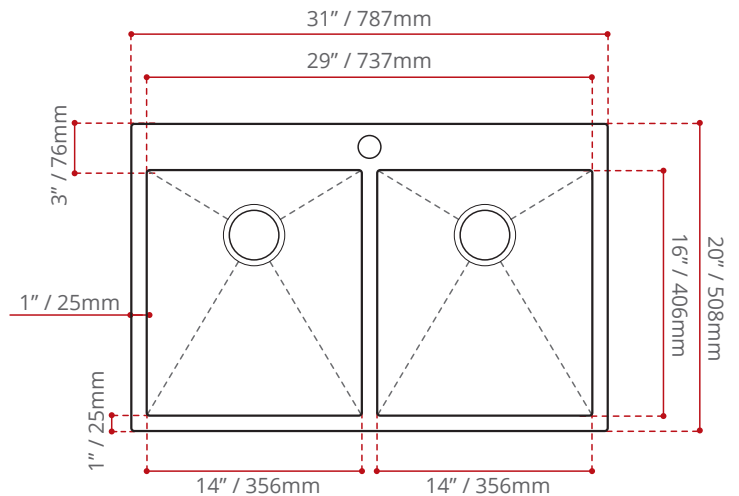

DESCRIPTION:

- Double bowl kitchen sink
- 10° Radius
- T-304 Stainless steel
- **16 Gauge**
- **Off-set Back Drain location**
- Handcrafted from a panel of stainless steel
- Drain groove design
- StoneGuard undercoated over rubber pad
- C/W Basket strainers included
- Finish: Satin
- **Dual-mount Installation: Topmount and Undermount**

DISCLAIMER:
Measurements may vary $\pm \frac{1}{4}$ "
(Diagram Not to scale)

MINIMUM CABINET SIZE:

34" / 864mm

SINK GRID OPTIONS

BG3540 (x 2)

SHIPPING INFORMATION:

- **Length:** 33" / 838mm
- **Width:** 22" / 559mm
- **Height:** 11" / 279mm
- **Net Weight:** 15 kg / 33 lbs.
- **Gross Weight:** 18 kg / 40 lbs.